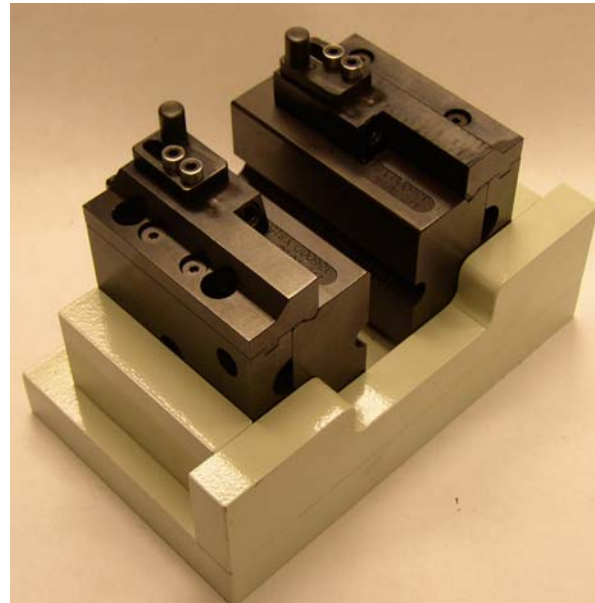

**6-STROKE QRT SHUTTLE
M71-85R-QRT**

**MANCHESTER'S NEW
QUICK RELEASE TOOLING OPTION
IS NOW AVAILABLE**

**3-STROKE QRT SHUTTLE
M71-15-QRT**

**QRT PUNCH HOLDERS
010-04-QRT AND 010-05-QRT**

QRT JAW ADAPTORS 010-60L/R-QRT