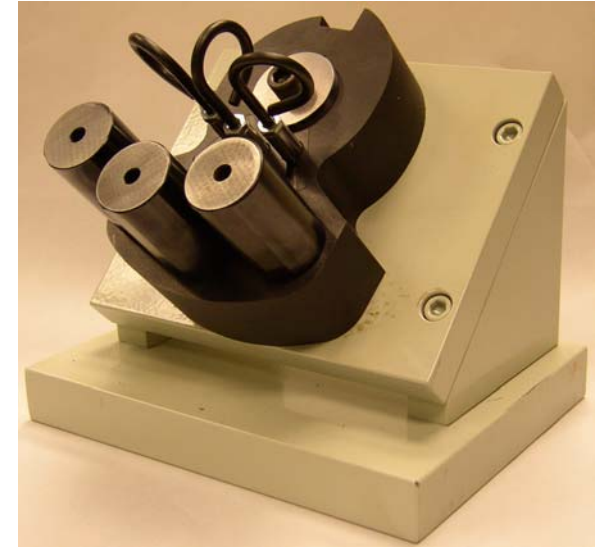

**6-STROKE QRT SHUTTLE
M71-85R-QRT**

**MANCHESTER'S NEW
QUICK RELEASE TOOLING OPTION
IS NOW AVAILABLE**

**3-STROKE QRT SHUTTLE
M71-15-QRT**

**QRT PUNCH HOLDERS
010-04-QRT AND 010-05-QRT**

QRT JAW ADAPTORS 010-60L/R-QRT